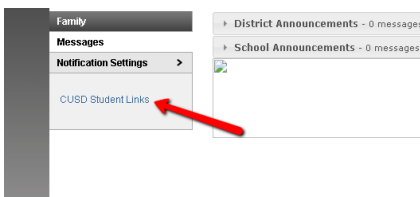

Students Logging Into Think Central (Reading)

URL: www.cusd80.com

Click on Online Grades in the top right hand corner of the page.

Login to the student portal using your computer username and password. (*Hint: S + Student#*)

You will click on CUSD Student Links on the left hand side menu closer to the bottom of the screen.

A new tab or window will open up with the available student links. Click on the **Think Central** application.